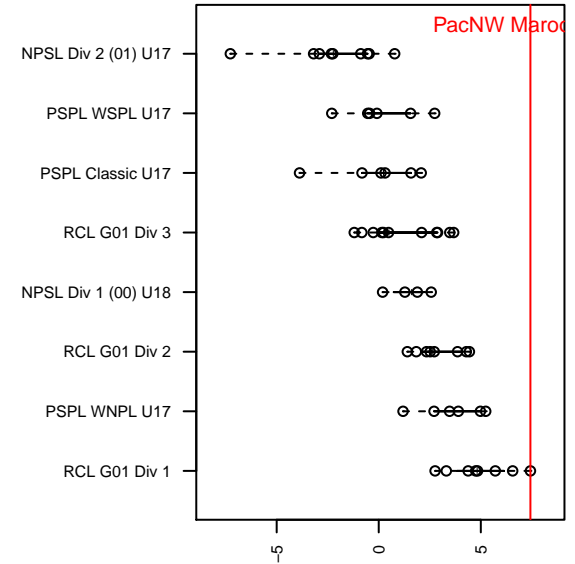

**attack and defense rating
relative to others at age
and all opponents in last 13 months**