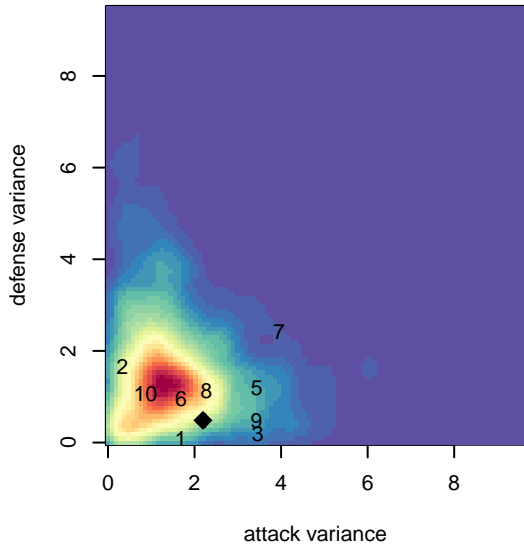

PacNW Maroon G01

Pacific Northwest SC
Tukwila, WA
G01 total strength=2022
attack=83.44 defense=57.33
fall league = RCL G01 Div 1

alt names used:
PacNW Maroon G01
PacNW 01 Maroon

Venues played:
2017 RCL G01 Div 1
2017 PacNW Winter Classic FWRL G01
2017 WYS Championship G01

PacNW Maroon G01
Dots are actual minus expected GF (blue circles) and GA (red triangles).
Blue line is smoothed change in attack strength. Red is smoothed change in defense strength.

**attack and defense variance (black dot)
relative to other teams
and top 10 in region**