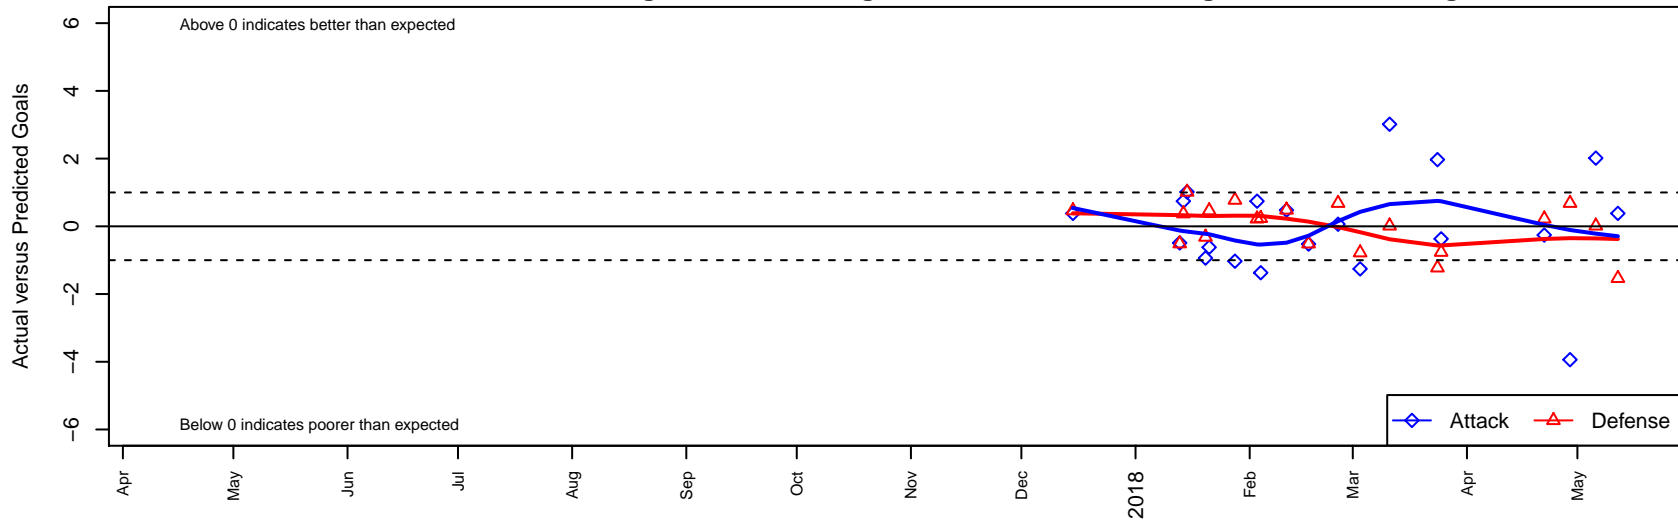

PacNW Maroon G01

Pacific Northwest SC
Tukwila, WA
G01 total strength=2022
attack=83.44 defense=57.33
fall league = RCL G01 Div 1

alt names used:
PacNW Maroon G01
PacNW 01 Maroon

Venues played:
2017 RCL G01 Div 1
2017 PacNW Winter Classic FWRL G01
2017 WYS Championship G01

PacNW Maroon G01
Dots are actual minus expected GF (blue circles) and GA (red triangles).
Blue line is smoothed change in attack strength. Red is smoothed change in defense strength.

**attack and defense variance (black dot)
relative to other teams
and top 10 in region**