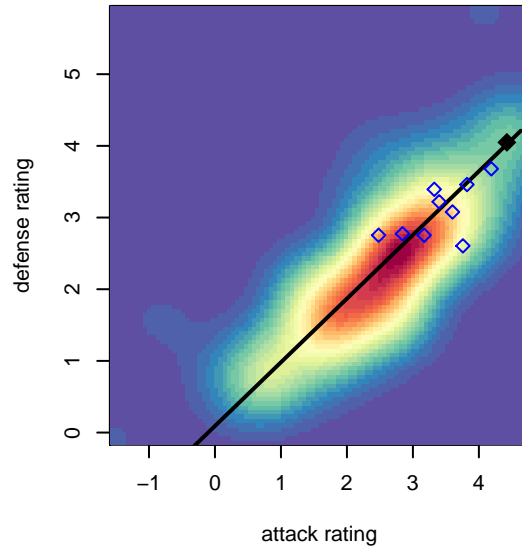

**attack and defense rating
relative to others at age
and all opponents in last 13 months**